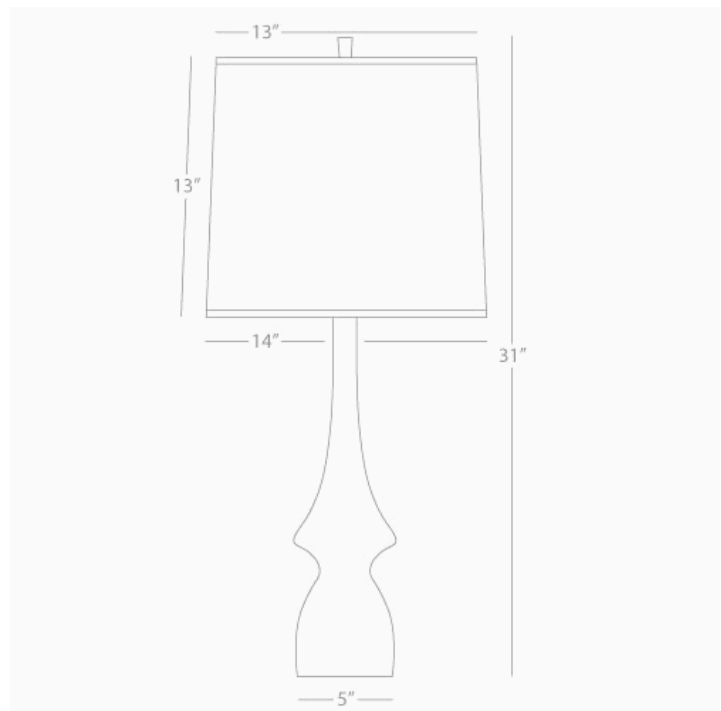

JASMINE

BB210

Table Lamp

1 - 150W Max.

Bulb Type: A

Switch: Hi-Lo Dimming

Baby Blue Glazed Ceramic

Oyster Linen Shade

See Jasmine Table for Color Options

* *Made In The USA*