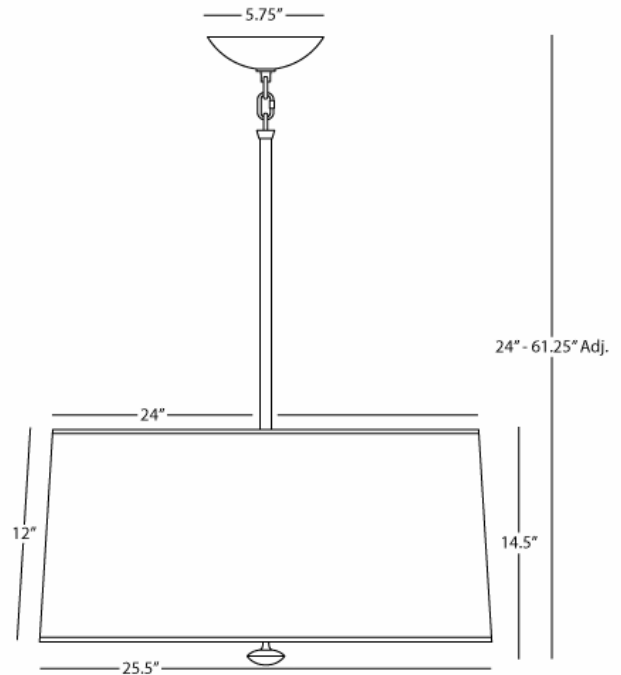

PENELOPE

B808

Pendant

3 - 100W Max.

Bulb Type: A

Direct Wire Only

Polished Nickel Finish

Lead Crystal Finial

Black Ceramk Parchment Shade w/ Silver Mylar Lining

13-1/4" Polished Nickel Finished Metal Diffuser Included

Susp. Hardware: 3-5/8" x 12" & 1-5/8" x 6" Extension Rods

SHADE OPTIONS:

A808 - Ascot White Fabric

F808 - Fuchsia Ceramk Parchment w/ Silver Mylar Lining

N808 - Navy Ceramk Parchment w/ Silver Mylar Lining

O808 - Orange Ceramk Parchment w/ Silver Mylar Lining

R808 - Red Ceramk Parchment w/ Silver Mylar Lining

S808 - Silver Mylar w/ White Ceramk Parchment Lining

T808 - Taupe Ceramk Parchment w/

* *Made In The USA*