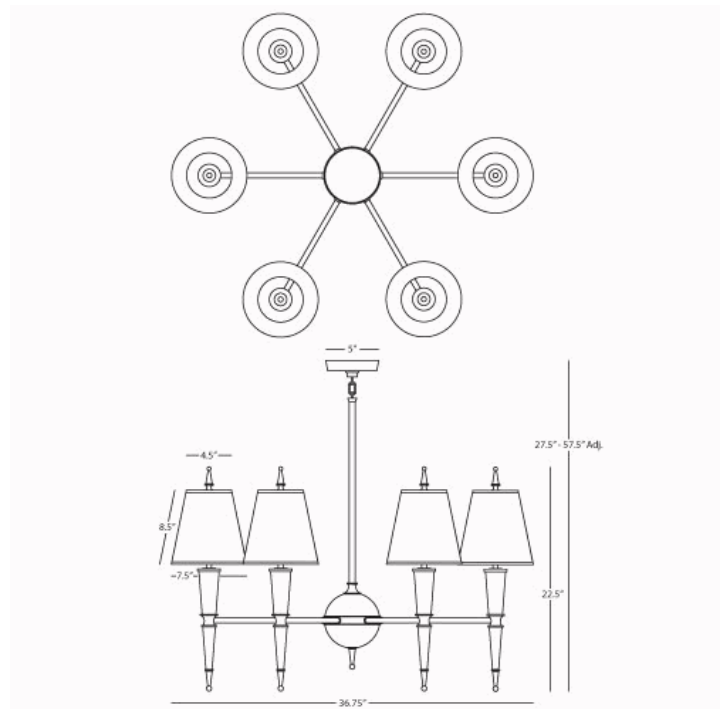

JONATHAN ADLER
VERSAILLES

B604X
Chandelier

6-60W Max.
Bulb Type: B, Candelabra Base
Direct Wire
Black Lacquered Paint
Polished Nickel Accents
Ascot White Fabric Shades
Suspension Hardware: 3 pcs. 5/8" X 12" & 1 pc.
5/8" x 6" Extension Rods

FINISH/ SHADE OPTIONS:

- A604 - Ash Lacquer/ Ash Opaque Parchment w/ Matte Silver Lining
- A604X - Ash Lacquer/ Ascot White Fabric
- B604 - Black Lacquer/ Black Painted Parchment w/ Matte Silver Lining
- C604 - Navy Lacquer/ Navy Painted Parchment w/ Matte Silver Lining
- C604X - Navy Lacquer/ Ascot White Fabric
- G604 - Emerald Lacquer/ Emerald Painted Parchment w/ Matte Silver Lining
- G604X - Emerald Lacquer/ Ascot White Fabric
- W604 - Lily Lacquer/ Lily Painted Parchment w/ Matte Silver Lining
- W604X - Lily Lacquer/ Ascot White Fabric

* *Made In The USA*