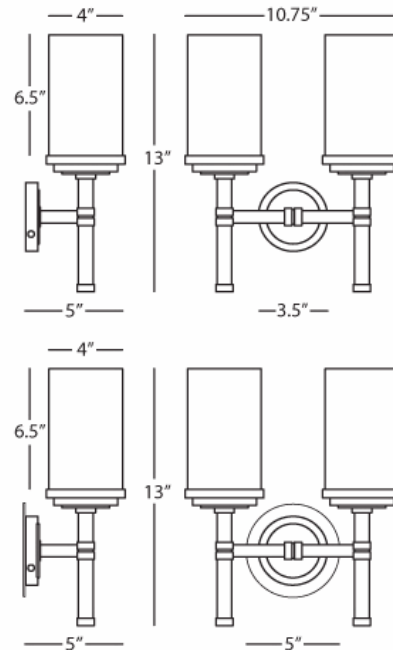

HALO

B1325
Double Sconce

2 - 60W Max.
Bulb Type: A
Direct Wire Only
Brushed Nickel Finish w/
Polished Nickel Accents
Cased White Glass Shades

FINISH OPTIONS:
1325 - Brushed Brass Finish w/
Polished Brass Accents

*Metal Junction Box Cover Plate in Matching
Finish Included

* *U.L. Rated for Damp Conditions*

* *Ships Within 2 Business Days*

Shown with Optional Junction Box Cover Plate