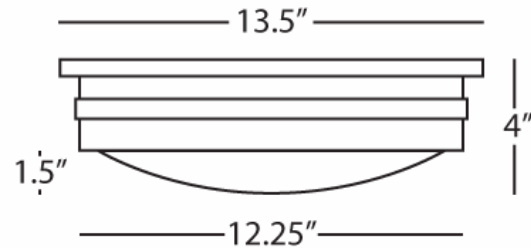

RODERICK

B1314

13.5" Dia. Flush Mount

2-60W Max.

Bulb Type: B11 Frosted Torpedo

Direct Wire Only

Antique Silver Finish

White Frosted Glass Shade

FINISH OPTIONS:

C1314 - Polished Chrome

S1314 - Polished Nickel

Z1314 - Deep Patina Bronze