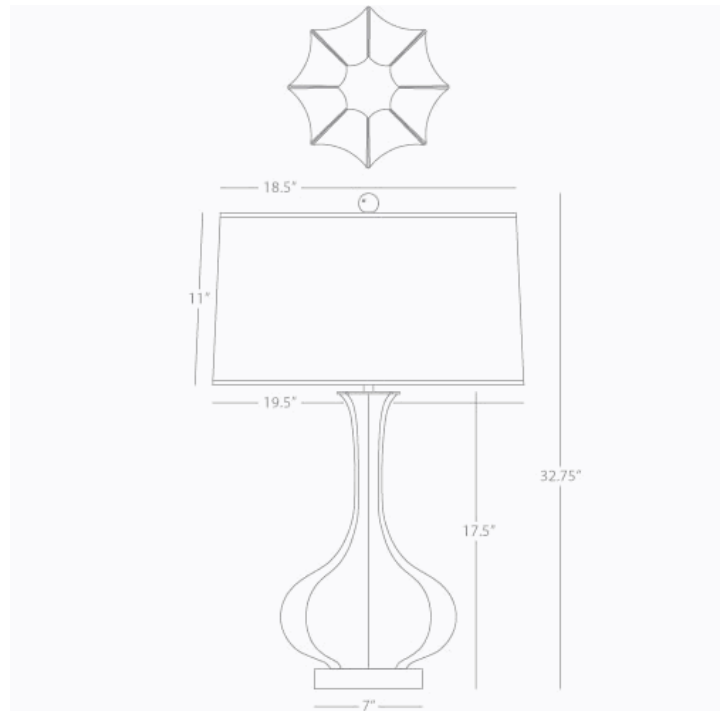

PIKE

AP996

Table Lamp

1-150W Max.

Bulb Type: A

Switch: Hi-Lo Dimming

Apple Glazed Ceramic

Lucite Base

Pearl Dupoini Fabric Shade

See Pike Chart for Color/ Base Options

* Made In The USA