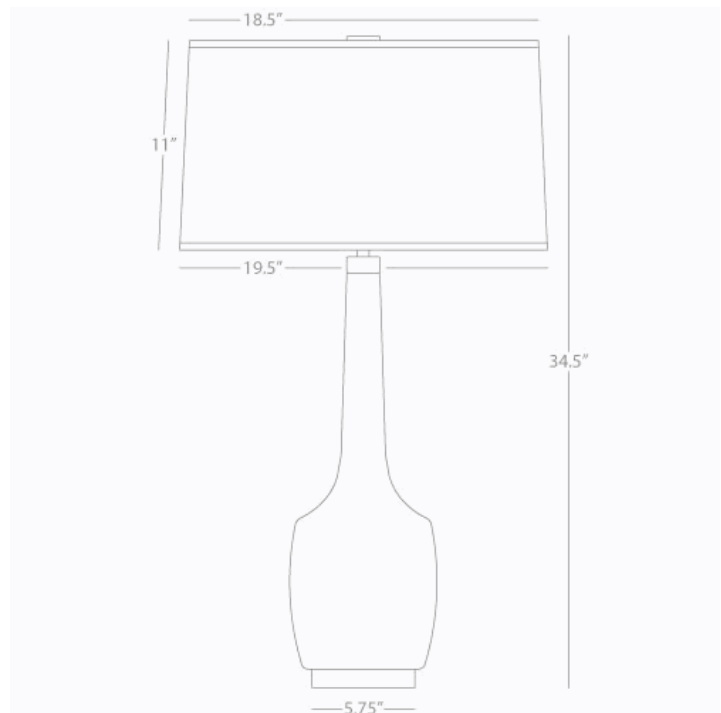

DELILAH

AP701

Table Lamp

1-150W Max.

Bulb Type: A

Switch: Hi-Lo Dimming

Antique Brass Finish

Apple Glazed Ceramic

Oyster Linen Shade w/ Self-Fabric

Top and Bottom Diffuser

See Audrey/ Delilah Table for Color Options

* *Made In The USA*