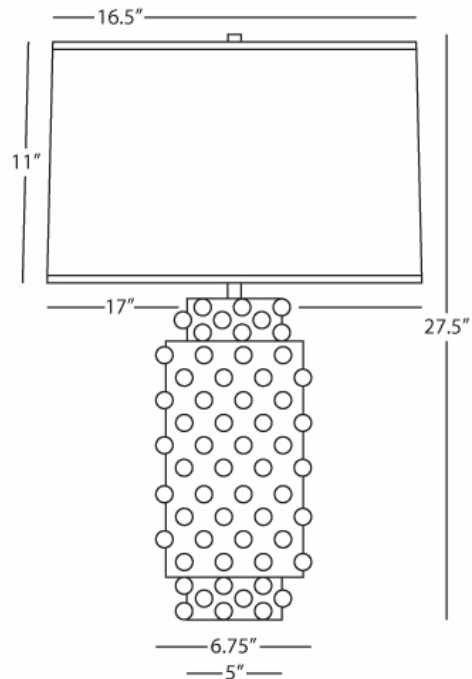

DOLLY

AM800

Table Lamp

1-150W Max.

Bulb Type: A

Switch: Full Range Dimmer

Amethyst Glazed Textured Ceramic

Fondine Fabric Shade

See Dolly Chart for Color Options

* *Made In The USA*