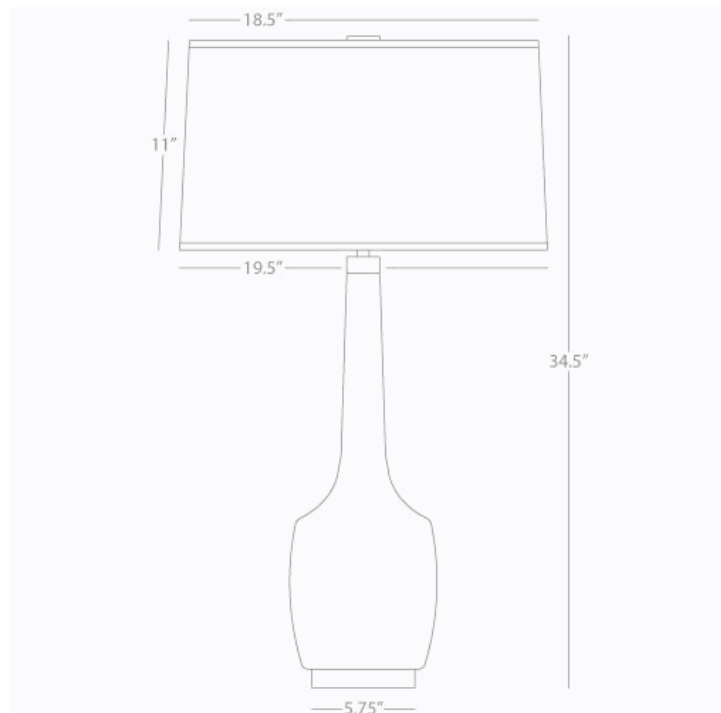

DELILAH

AM701

Table Lamp

1-150W Max.

Bulb Type: A

Switch: Hi-Lo Dimming

Antique Brass Finish

Amethyst Glazed Ceramic

Oyster Linen Shade w/ Self-Fabric

Top and Bottom Diffuser

See Audrey/ Delilah Table for Color Options

* *Made In The USA*