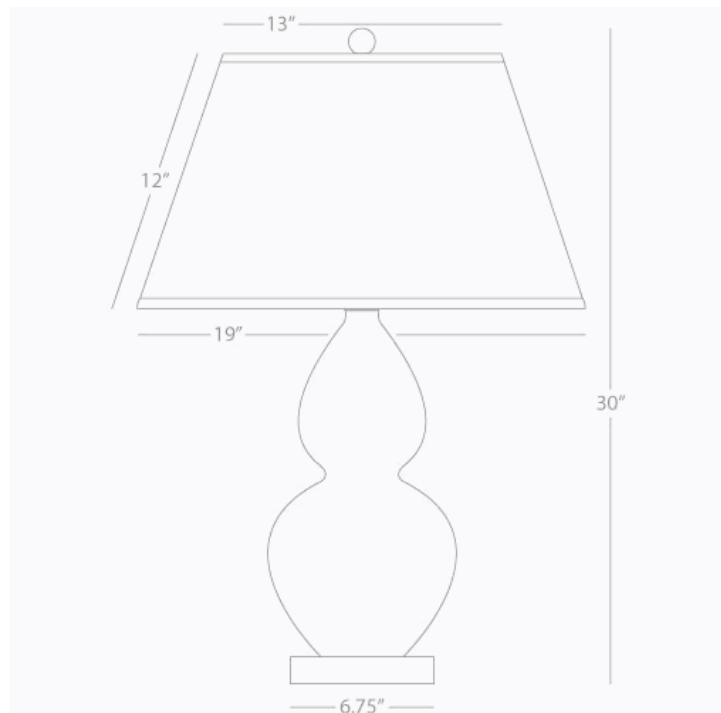

DOUBLE GOURD

A791X

Table Lamp

1-150W Max.

Bulb Type: A

Switch: 3-Way

Celadon Glazed Ceramic

Lucite Base

Pearl Dupioni Fabric Shade

See Double Gourd Table for Color / Base / Shade
Options

* Made In The USA