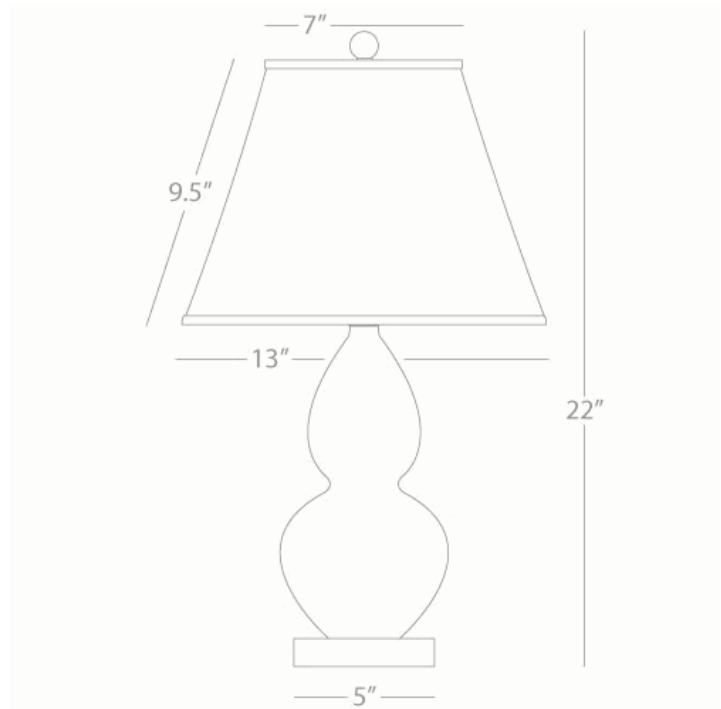

DOUBLE GOURD

A788X

Accent Lamp

1-150W Max.

Bulb Type: A

Switch: 3-Way

Celadon Glazed Ceramic

Lucite Base

Pearl Dupioni Fabric Shade

See Double Gourd Table for Color / Base / Shade
Options

* *Made In The USA*