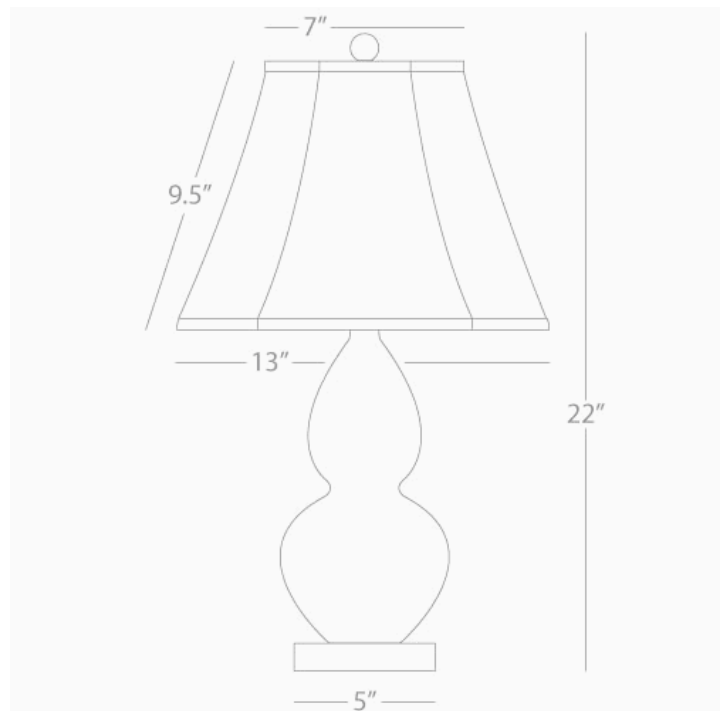

DOUBLE GOURD

A788

Accent Lamp

1-150W Max.

Bulb Type: A

Switch: 3-Way

Celadon Glazed Ceramic

Lucite Base

Ivory Stretched Fabric Shade

See Double Gourd Table for Color / Base / Shade
Options

* *Made In The USA*