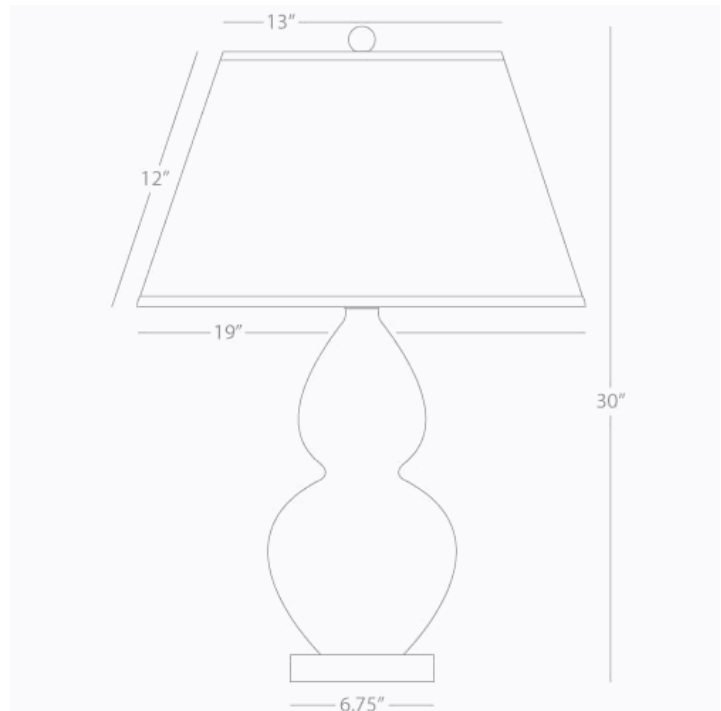

DOUBLE GOURD

A785X

Table Lamp

1-150W Max.

Bulb Type: A

Switch: 3-Way

Marine Blue Glazed Ceramic

Lucite Base

Pearl Dupioni Fabric Shade

See Double Gourd Table for Color / Base / Shade
Options

* *Made In The USA*