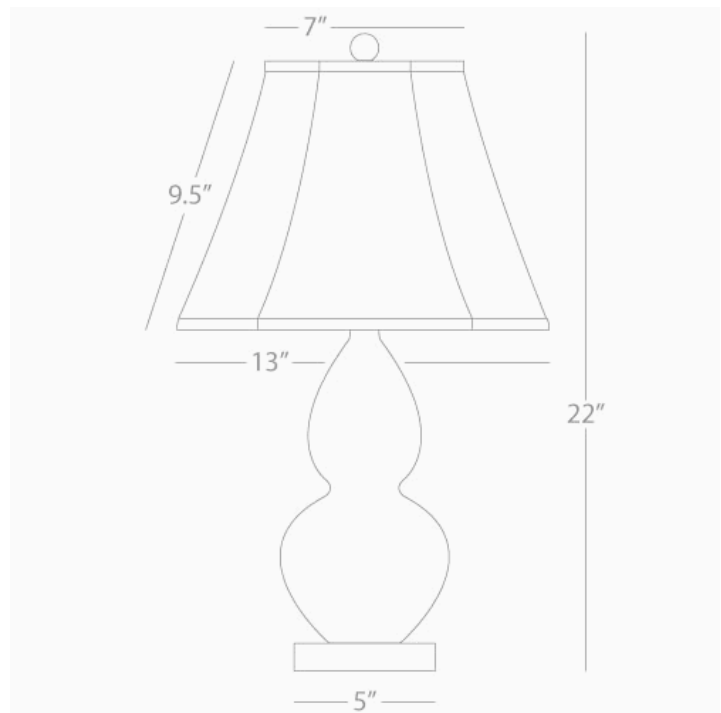

DOUBLE GOURD

A782

Accent Lamp

1-150W Max.

Bulb Type: A

Switch: 3-Way

Marine Blue Glazed Ceramic

Lucite Base

Ivory Stretched Fabric Shade

See Double Gourd Table for Color / Base / Shade
Options

*** Made In The USA**