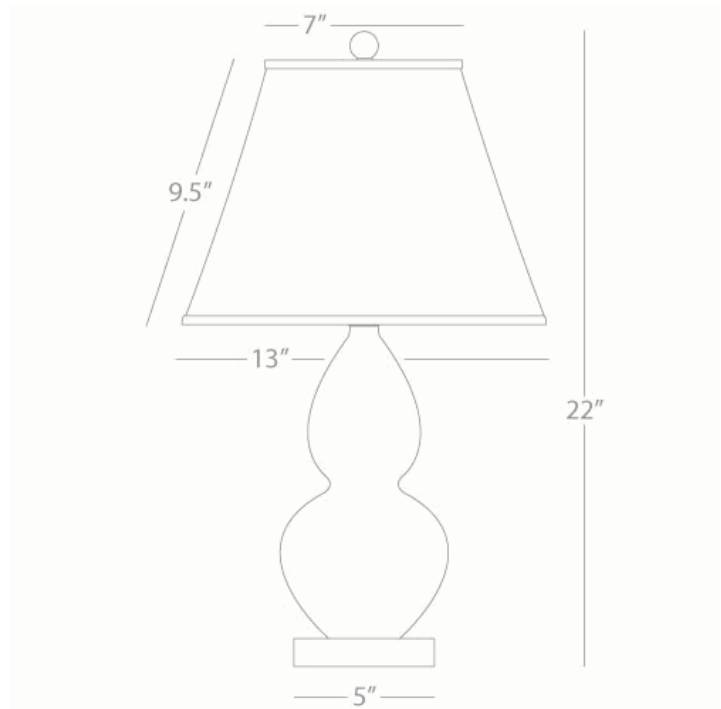

DOUBLE GOURD

A776X

Accent Lamp

1-150W Max.

Bulb Type: A

Switch: 3-Way

Bone Glazed Ceramic

Lucite Base

Pearl Dupioni Fabric Shade

See Double Gourd Table for Color / Base / Shade
Options

* Made In The USA