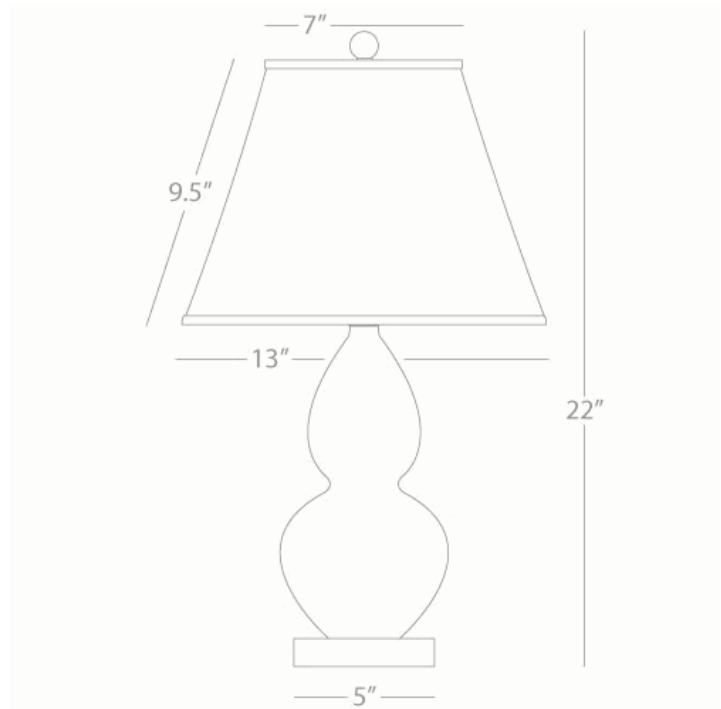

DOUBLE GOURD

A770X

Accent Lamp

1-150W Max.

Bulb Type: A

Switch: 3-Way

Smoky Taupe Glazed Ceramic

Lucite Base

Pearl Dupioni Fabric Shade

See Double Gourd Table for Color / Base / Shade
Options

* *Made In The USA*