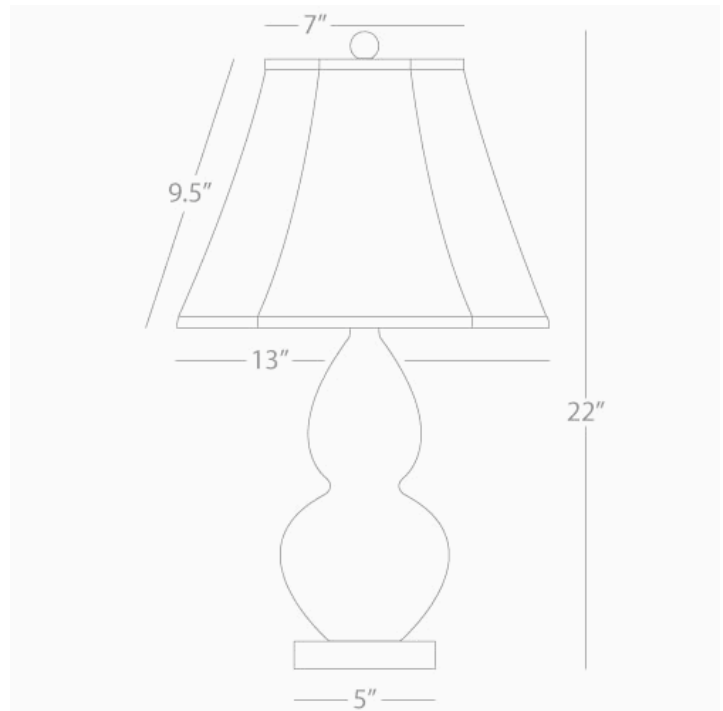

DOUBLE GOURD

A770

Accent Lamp

1-150W Max.

Bulb Type: A

Switch: 3-Way

Smoky Taupe Glazed Ceramic

Lucite Base

Ivory Stretched Fabric Shade

See Double Gourd Table for Color / Base / Shade
Options

* *Made In The USA*