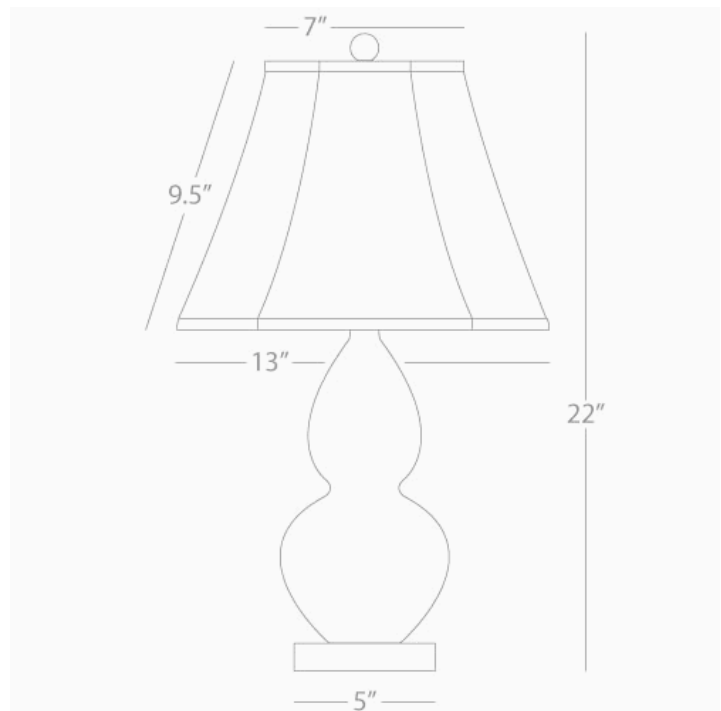

**DOUBLE GOURD**

**A767**

**Accent Lamp**

**1-150W Max.**

**Bulb Type: A**

**Switch: 3-Way**

**Amethyst Glazed Ceramic**

**Lucite Base**

**Ivory Stretched Fabric Shade**

See Double Gourd Table for Color / Base / Shade  
Options

**\* Made In The USA**