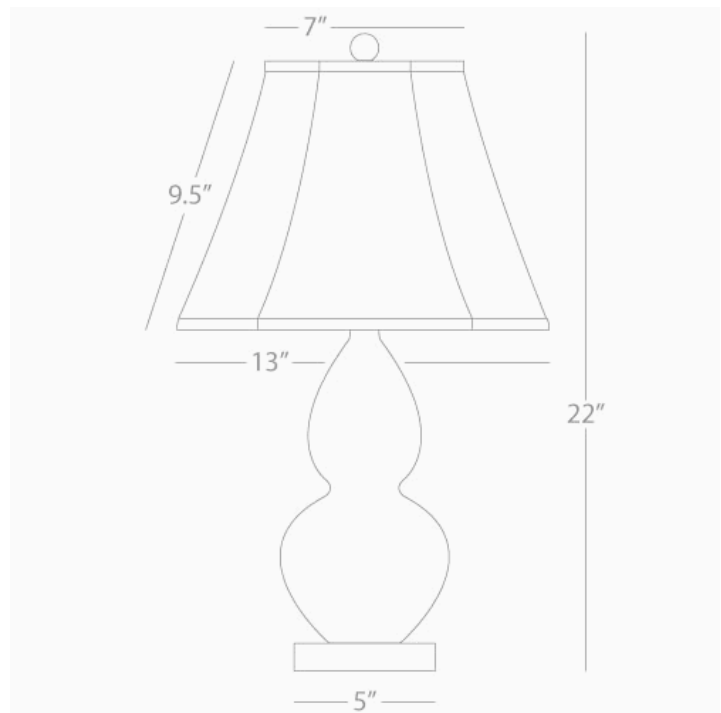

DOUBLE GOURD

A761

Accent Lamp

1-150W Max.

Bulb Type: A

Switch: 3-Way

Egg Blue Glazed Ceramic

Lucite Base

Ivory Stretched Fabric Shade

See Double Gourd Table for Color / Base / Shade
Options

* *Made In The USA*