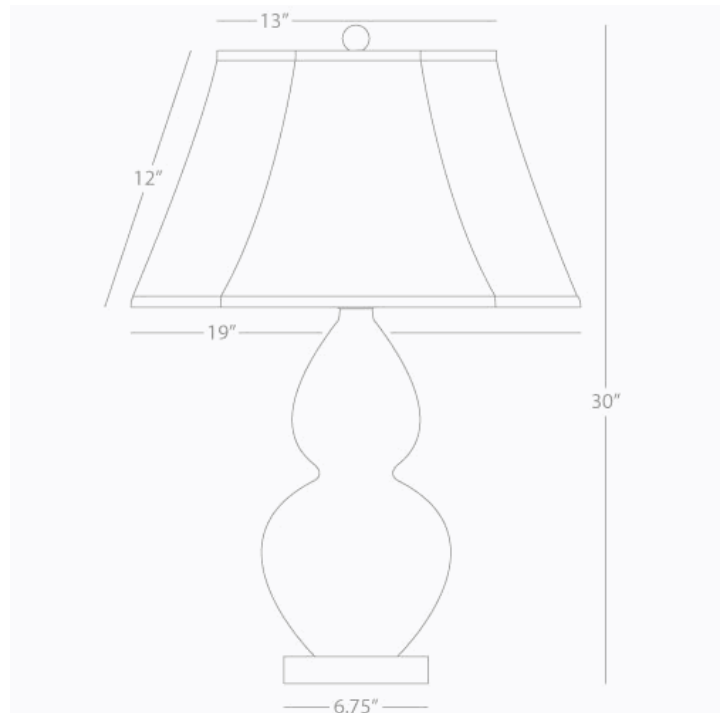

**DOUBLE GOURD**

**A756**

**Table Lamp**

**1-150W Max.**

**Bulb Type: A**

**Switch: 3-Way**

**Bone Glazed Ceramic**

**Lucite Base**

**Ivory Stretched Fabric Shade**

See Double Gourd Table for Color / Base / Shade  
Options

**\* Made In The USA**