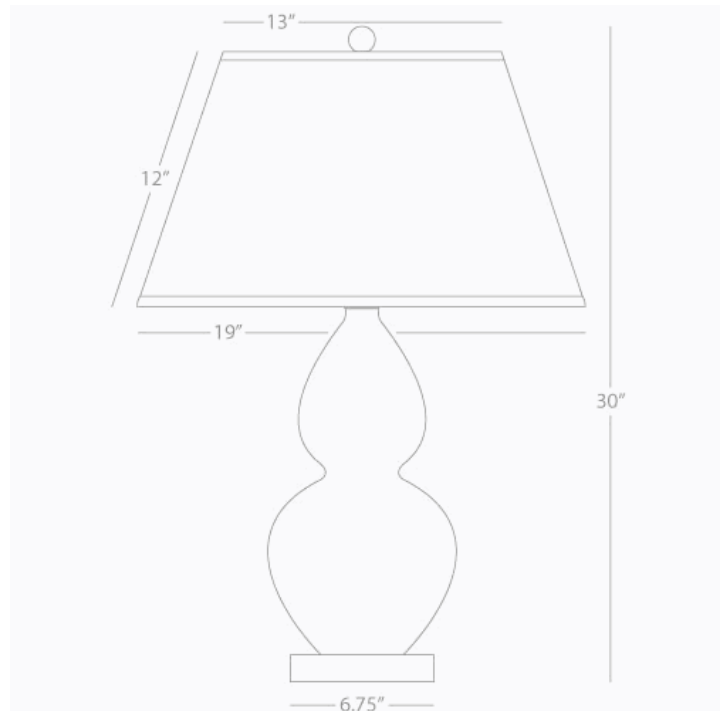

DOUBLE GOURD

A753X

Table Lamp

1-150W Max.

Bulb Type: A

Switch: 3-Way

Peacock Glazed Ceramic

Lucite Base

Pearl Dupioni Fabric Shade

See Double Gourd Table for Color / Base / Shade
Options

* *Made In The USA*