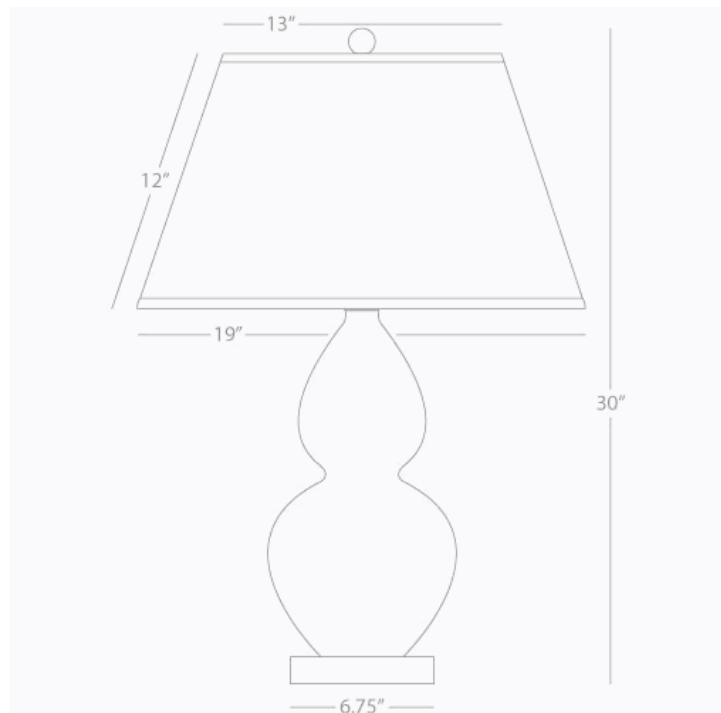

DOUBLE GOURD

A750X

Table Lamp

1-150W Max.

Bulb Type: A

Switch: 3-Way

Smoky Taupe Glazed Ceramic

Lucite Base

Pearl Dupioni Fabric Shade

See Double Gourd Table for Color / Base / Shade
Options

* *Made In The USA*