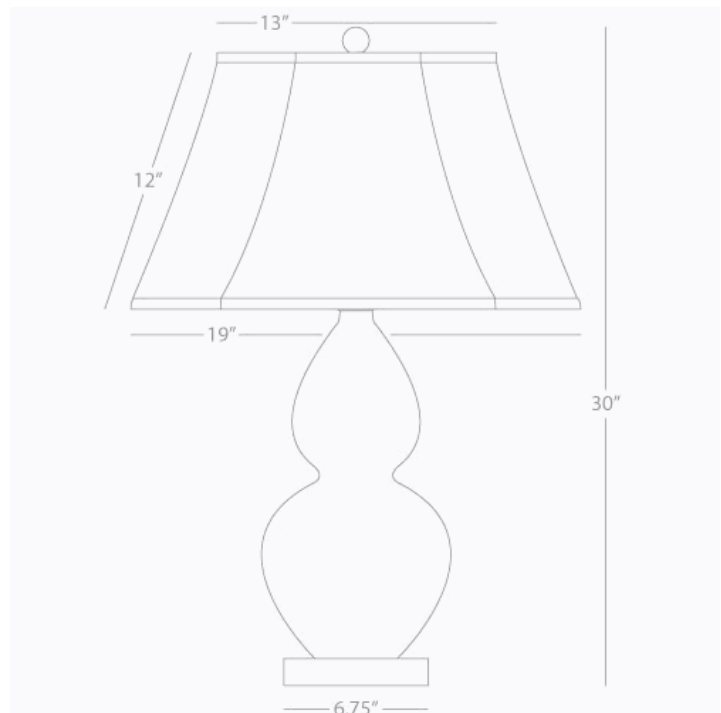

DOUBLE GOURD

A747

Table Lamp

1-150W Max.

Bulb Type: A

Switch: 3-Way

Amethyst Glazed Ceramic

Lucite Base

Ivory Stretched Fabric Shade

See Double Gourd Color Chart for Base / Color /
Shade Options

*** Made In The USA**