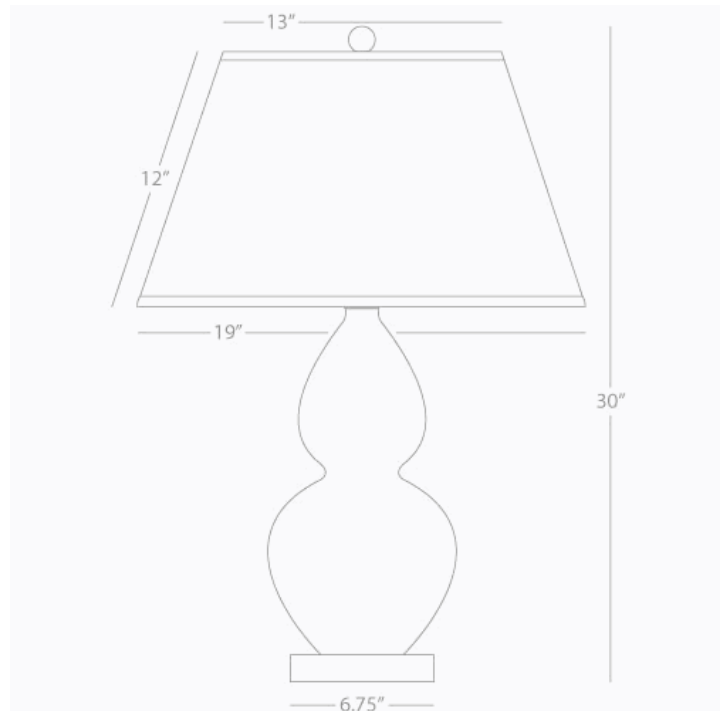

DOUBLE GOURD

A741X

Table Lamp

1-150W Max.

Bulb Type: A

Switch: 3-Way

Egg Blue Glazed Ceramic

Lucite Base

Pearl Dupioni Fabric Shade

See Double Gourd Table for Color / Base / Shade
Options

* *Made In The USA*