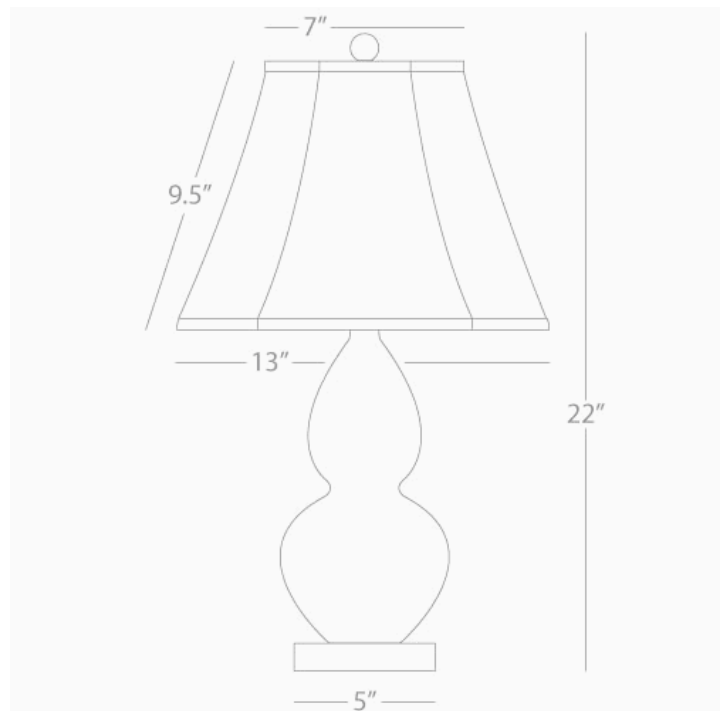

DOUBLE GOURD

A697

Accent Lamp

1-150W Max.

Bulb Type: A

Switch: 3-Way

Oxblood Glazed Ceramic

Lucite Base

Ivory Stretched Fabric Shade

See Double Gourd Table for Color / Base / Shade
Options

* *Made In The USA*