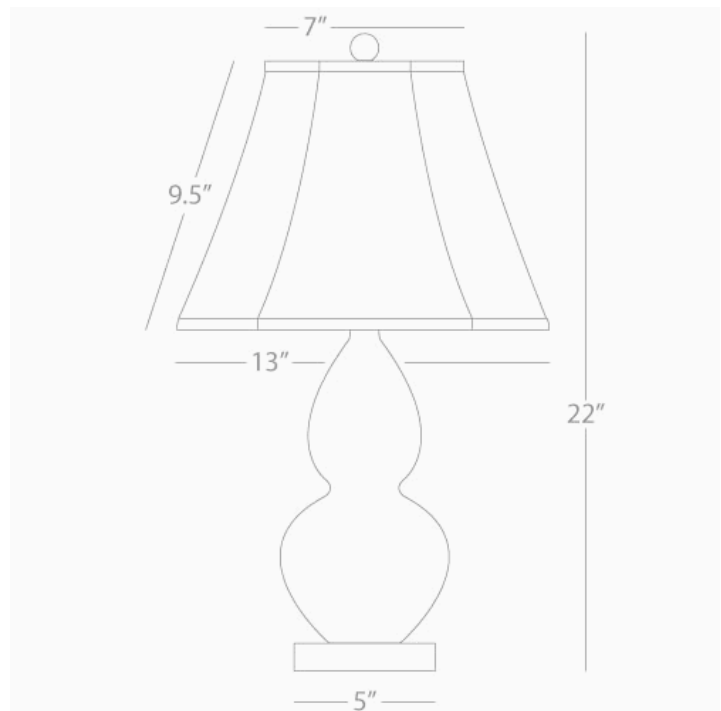

DOUBLE GOURD

A693

Accent Lamp

1-150W Max.

Bulb Type: A

Switch: 3-Way

Apple Glazed Ceramic

Lucite Base

Ivory Stretched Fabric Shade

See Double Gourd Table for Color / Base / Shade
Options

* *Made In The USA*