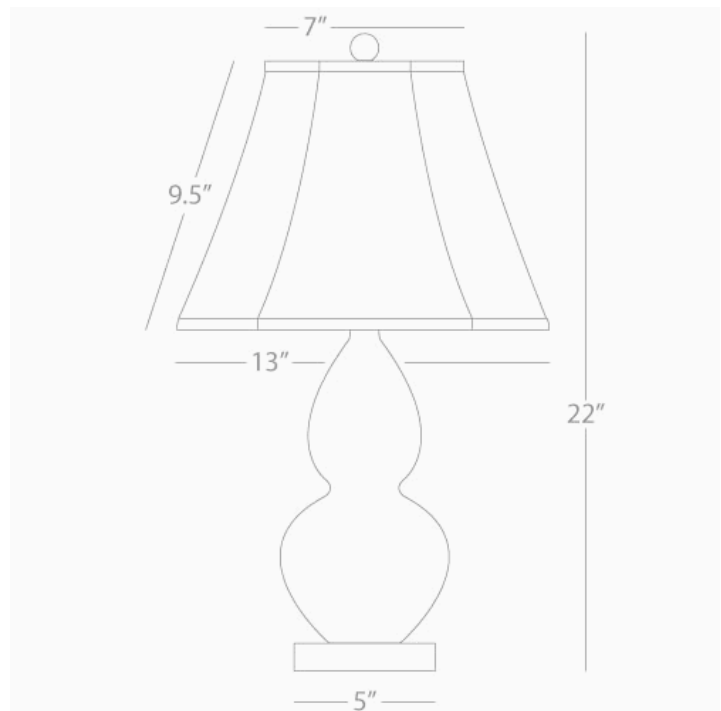

**DOUBLE GOURD**

**A690**

**Accent Lamp**

**1-150W Max.**

**Bulb Type: A**

**Switch: 3-Way**

**Lily Glazed Ceramic**

**Lucite Base**

**Ivory Stretched Fabric Shade**

See Double Gourd Table for Color / Base / Shade  
Options

**\* Made In The USA**