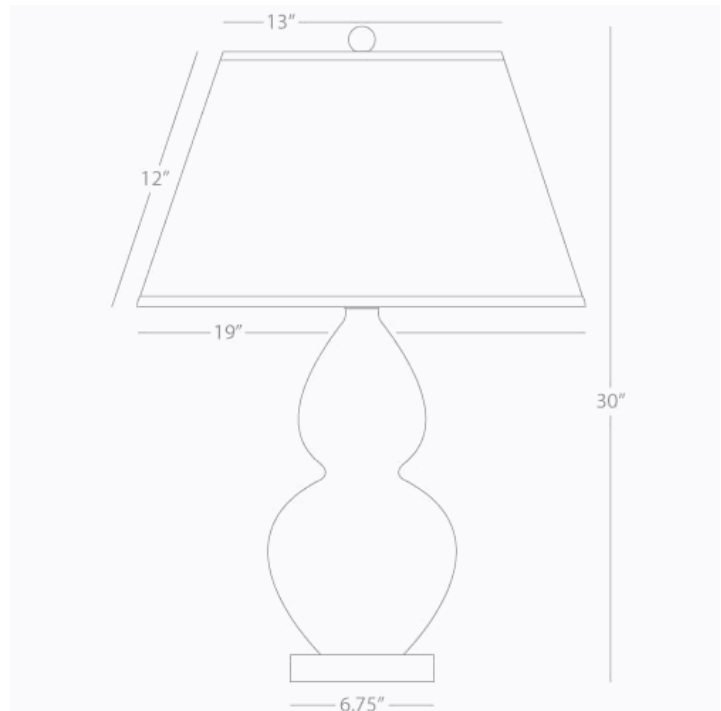

DOUBLE GOURD

A676X

Table Lamp

1-150W Max.

Bulb Type: A

Switch: 3-Way

Baby Blue Glazed Ceramic

Lucite Base

Pearl Dupioni Fabric Shade

See Double Gourd Table for Color / Base / Shade
Options

* Made In The USA