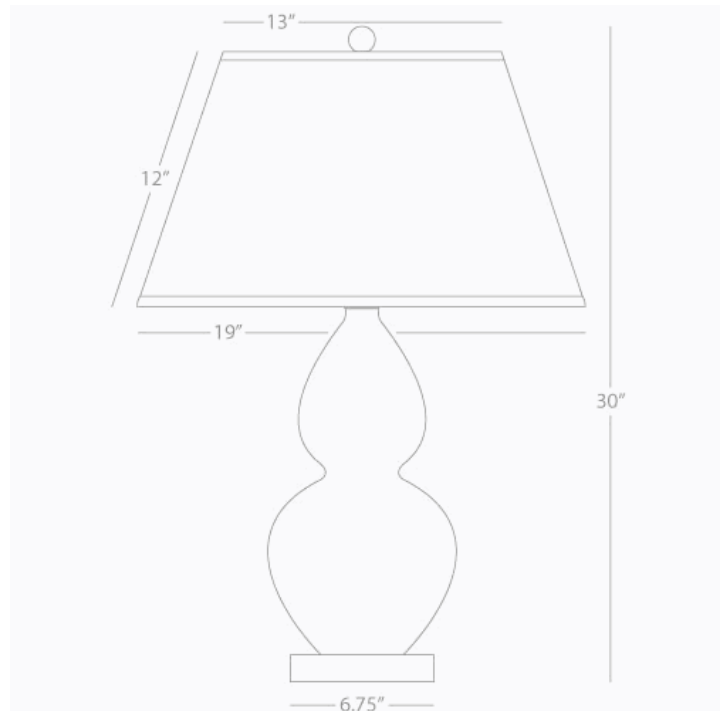

DOUBLE GOURD

A675X

Table Lamp

1-150W Max.

Bulb Type: A

Switch: 3-Way

Pumpkin Glazed Ceramic

Lucite Base

Pearl Dupioni Fabric Shade

See Double Gourd Table for Color / Base / Shade
Options

* Made In The USA