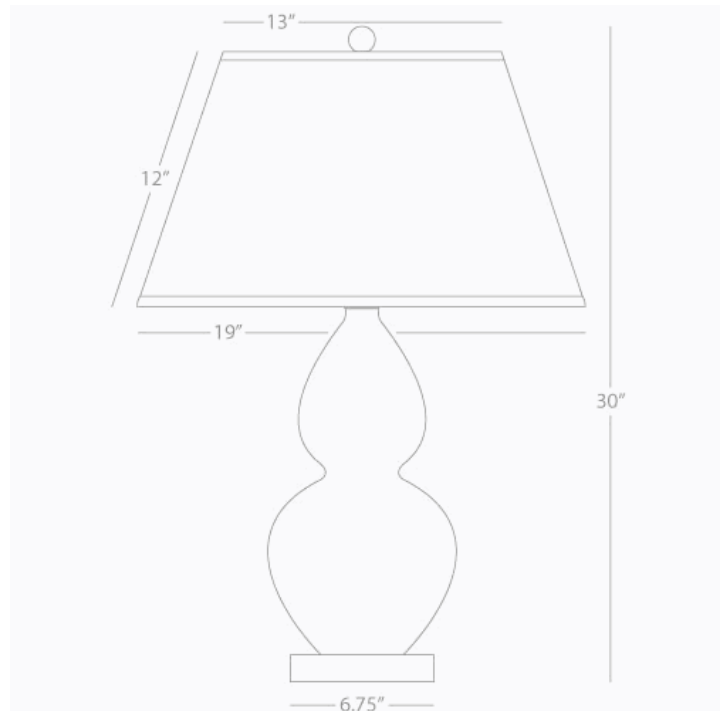

DOUBLE GOURD

A627X

Table Lamp

1-150W Max.

Bulb Type: A

Switch: 3-Way

Oxblood Glazed Ceramic

Lucite Base

Pearl Dupioni Fabric Shade

See Double Gourd Table for Color / Base / Shade
Options

* *Made In The USA*