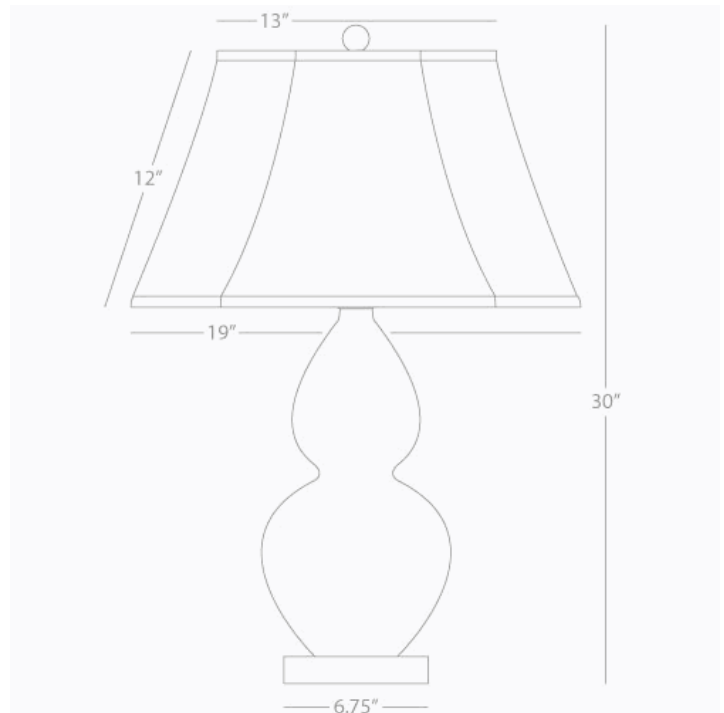

**DOUBLE GOURD**

**A627**

**Table Lamp**

**1-150W Max.**

**Bulb Type: A**

**Switch: 3-Way**

**Oxblood Glazed Ceramic**

**Lucite Base**

**Ivory Stretched Fabric Shade**

See Double Gourd Table for Color / Base / Shade  
Options

**\* Made In The USA**