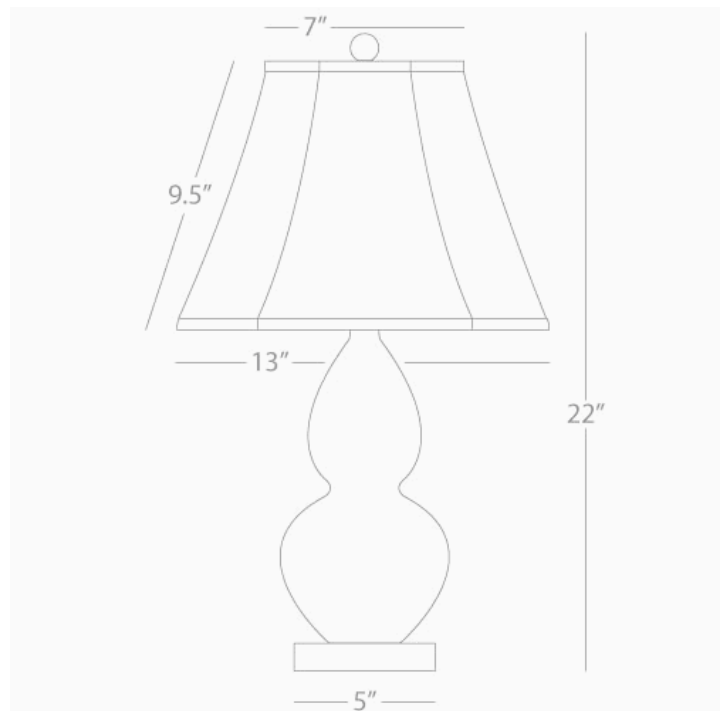

DOUBLE GOURD

A619

Accent Lamp

1-150W Max.

Bulb Type: A

Switch: 3-Way

Schiaparelli Pink Glazed Ceramic

Lucite Base

Ivory Stretched Fabric Shade

See Double Gourd Table for Color / Base / Shade  
Options

\* *Made In The USA*