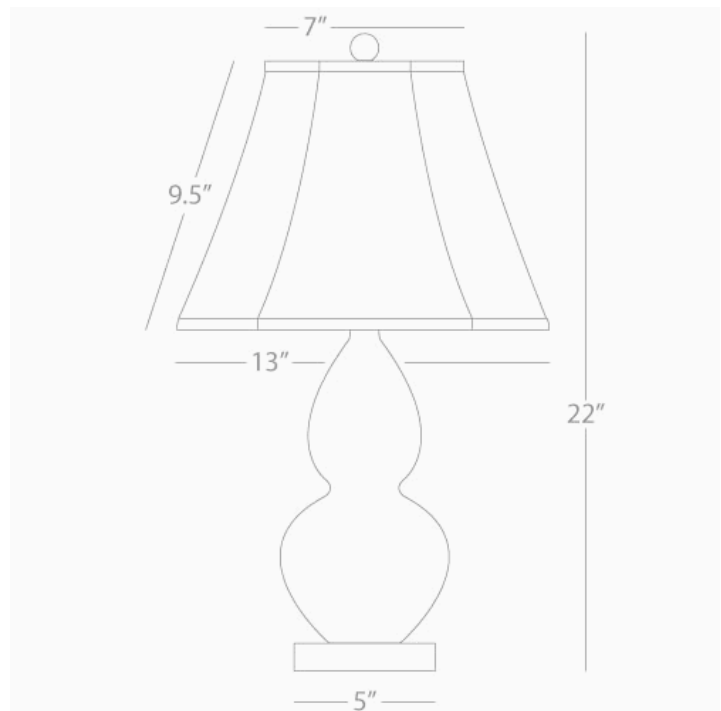

DOUBLE GOURD

A616

Accent Lamp

1-150W Max.

Bulb Type: A

Switch: 3-Way

Butter Glazed Ceramic

Lucite Base

Ivory Stretched Fabric Shade

See Double Gourd Table for Color / Base / Shade
Options

*** Made In The USA**