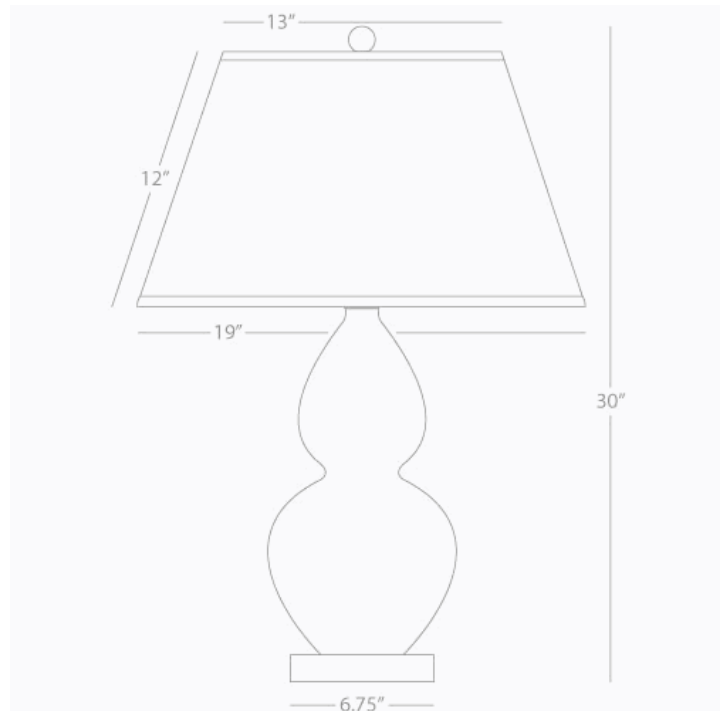

DOUBLE GOURD

A609X

Table Lamp

1-150W Max.

Bulb Type: A

Switch: 3-Way

Schiaparelli Pink Glazed Ceramic

Lucite Base

Pearl Dupioni Fabric Shade

See Double Gourd Table for Color / Base / Shade
Options

* *Made In The USA*