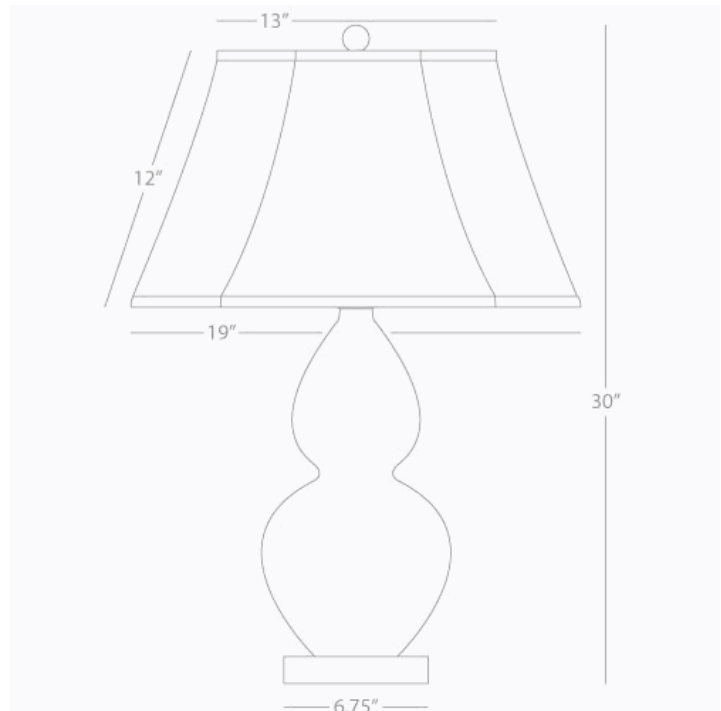

DOUBLE GOURD

A609

Table Lamp

1-150W Max.

Bulb Type: A

Switch: 3-Way

Schiaparelli Pink Glazed Ceramic

Lucite Base

Ivory Stretched Fabric Shade

See Double Gourd Table for Color / Base / Shade
Options

*** Made In The USA**