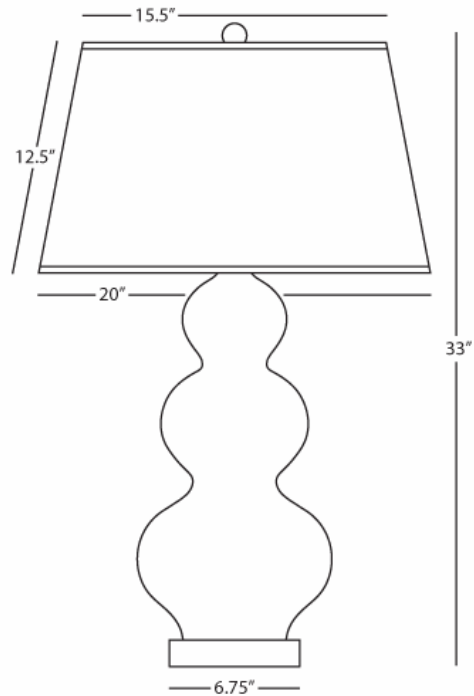

TRIPLE GOURD

A363X

Table Lamp

1 - 150W Max.

Bulb Type: A

Switch: 3 - Way

Peacock Glazed Ceramic

Lucite Base

Pearl Dupioni Fabric Shade

See Triple Gourd Table for Color / Base / Shade
Options

* *Made In The USA*