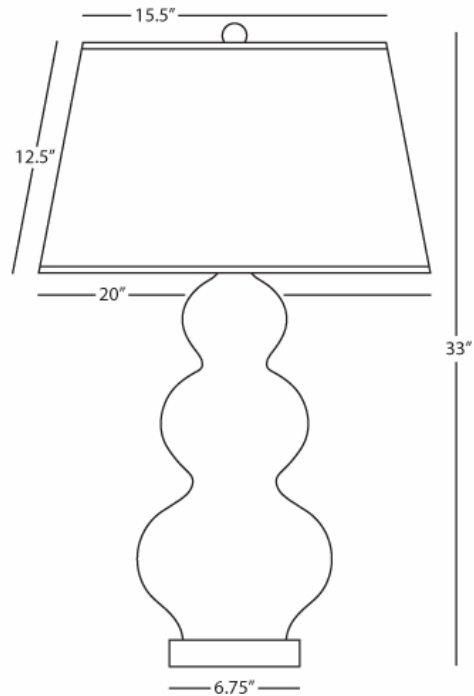

TRIPLE GOURD

A362X

Table Lamp

1 - 150W Max.

Bulb Type: A

Switch: 3 - Way

Egg Blue Glazed Ceramic

Lucite Base

Pearl Dupioni Fabric Shade

See Triple Gourd Table for Color / Base / Shade
Options

* *Made In The USA*