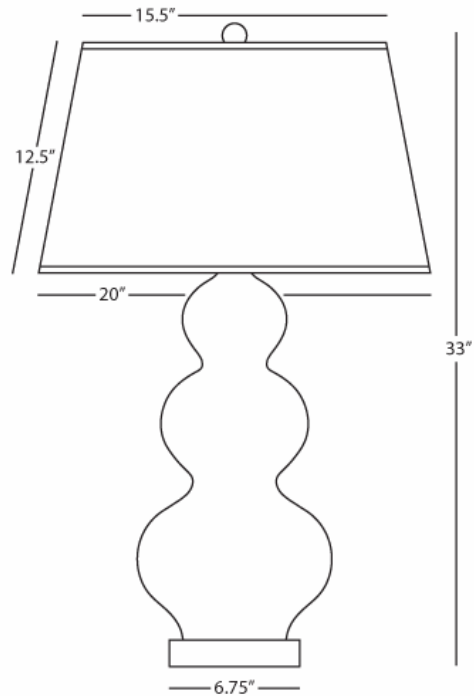

TRIPLE GOURD

A358X

Table Lamp

1 - 150W Max.

Bulb Type: A

Switch: 3 - Way

Schiaparelli Pink Glazed Ceramic

Lucite Base

Pearl Dupioni Fabric Shade

See Triple Gourd Table for Color / Base / Shade
Options

* *Made In The USA*