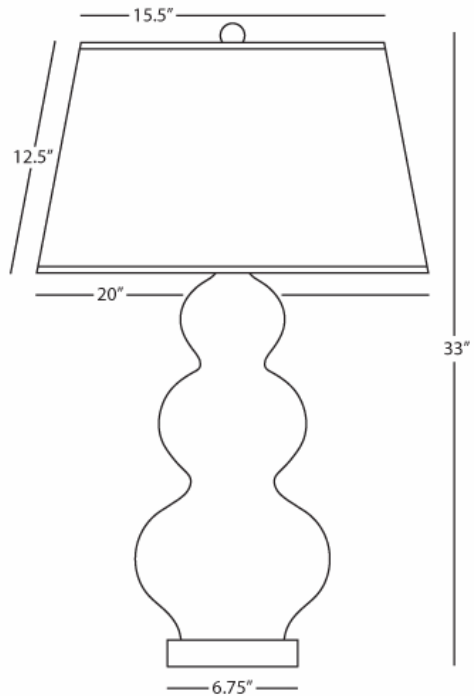

TRIPLE GOURD

A352X

Table Lamp

1 - 150W Max.

Bulb Type: A

Switch: 3 - Way

Pumpkin Glazed Ceramic

Lucite Base

Pearl Dupioni Fabric Shade

See Triple Gourd Table for Color / Base / Shade
Options

* Made In The USA