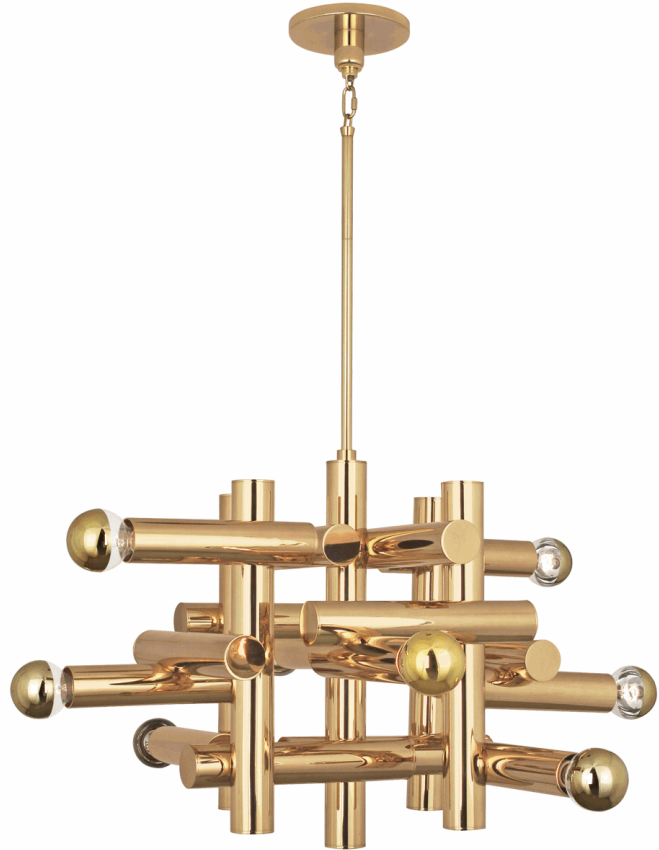

JONATHAN ADLER MILANO

906

Kinetic Chandelier

8 - 60W Max.

Bulb Type: G, Medium Base

Direct Wire

Polished Brass Finish

Susp. Hardware: 1 pc. 5/8" x 6" & 3 pcs. 5/8" x
12" Extensions

FINISH OPTIONS:

S906 - Polished Nickel

WB906 - Warm Brass

Z906 - Deep Patina Bronze

* Ships Within 2 Business Days