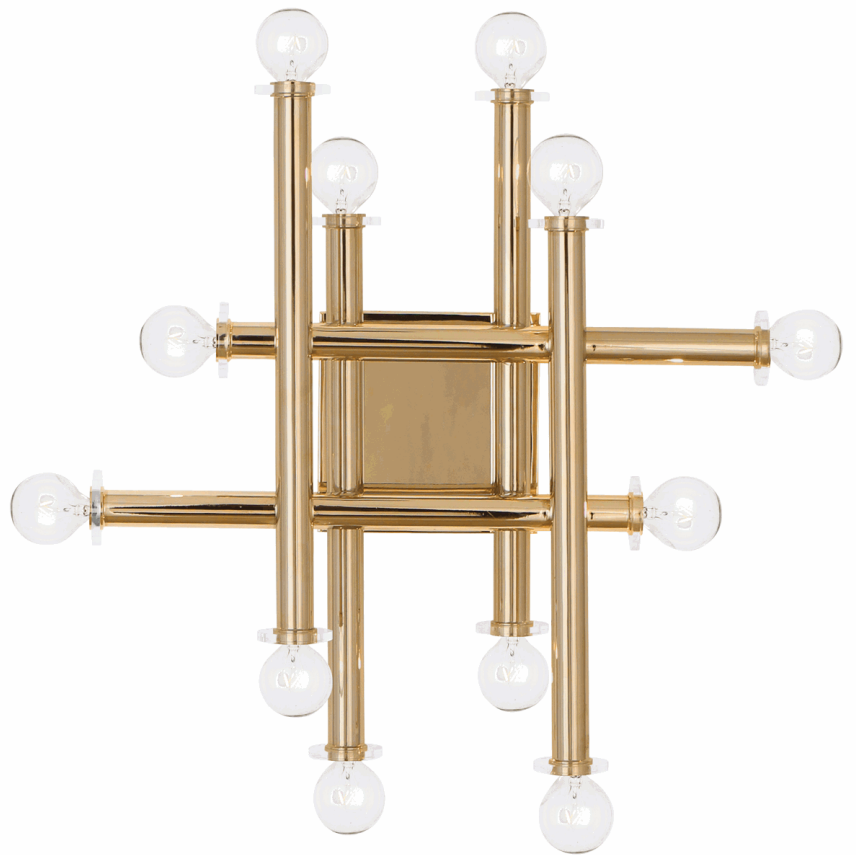

JONATHAN ADLER MILANO

901

Linear Wall Sconce

12 - 25W Max.

Bulb Type: G, Candelabra base

Direct Wire Only

Polished Brass Finish w/
Lucite Accents

FINISH OPTIONS:

S901 - Polished Nickel

WB901 - Warm Brass

Z901 - Deep Patina Bronze

* Ships Within 2 Business Days