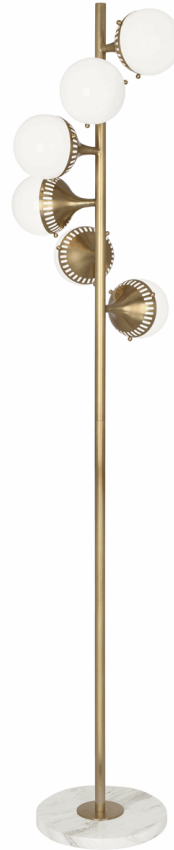

JONATHAN ADLER

RIO

788

Floor Lamp

6 - 40W Max.

Bulb Type: B, Medium Base

Switch: Full Range Dimmer Line Switch

Antique Brass Finish

White Glass Shades

FINISH OPTION:

S788 - Polished Nickel

** Ships Within 2 Business Days*