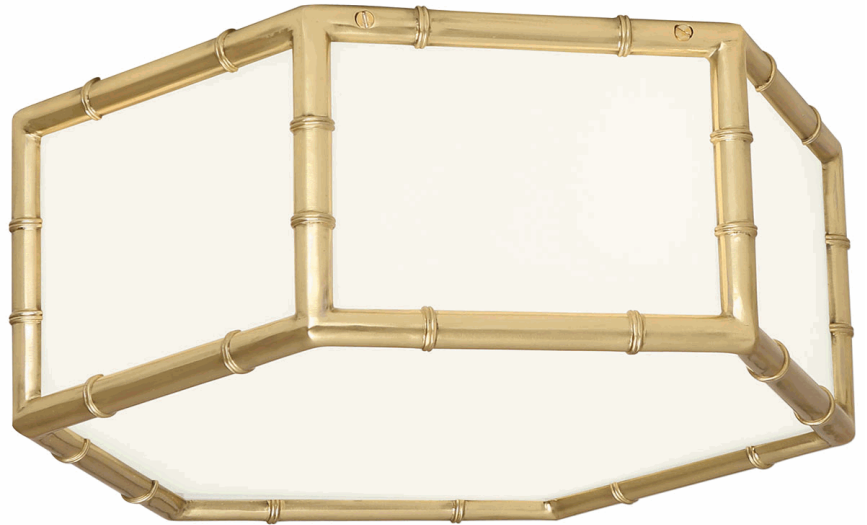

JONATHAN ADLER  
MEURICE

763  
Hexagonal Flush Mount

3-40W Max.  
Bulb Type: A  
Direct Wire  
Modern Brass Finish  
White Glass Shade Panels

FINISH OPTIONS:  
S763 - Polished Nickel  
Z763 - Deep Patina Bronze