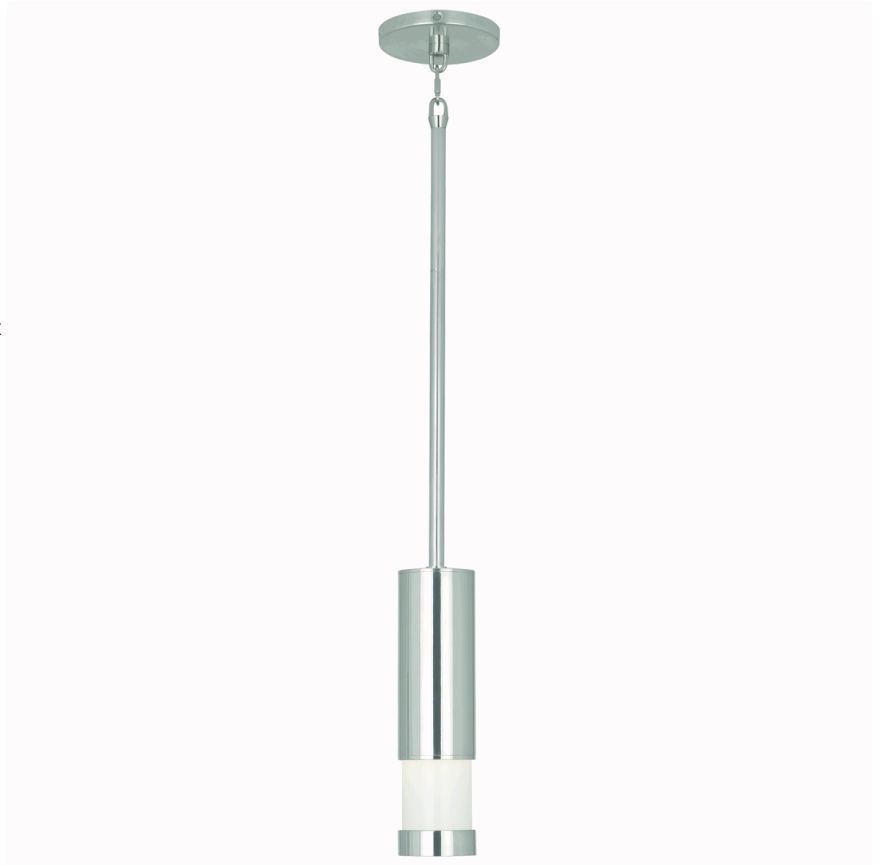

PEEK

595

Pendant

1 - 60W Max.

Bulb Type: B, Medium Base

Direct Wire

Polished Aluminum Finish

Cased White Glass Shade

Susp. Hardware: 3 pcs. 5/8" X 12" & 1 pc. 5/8" x

6" Extension Rods

* *U.L. Rated for Damp Conditions*

* *Ships Within 2 Business Days*