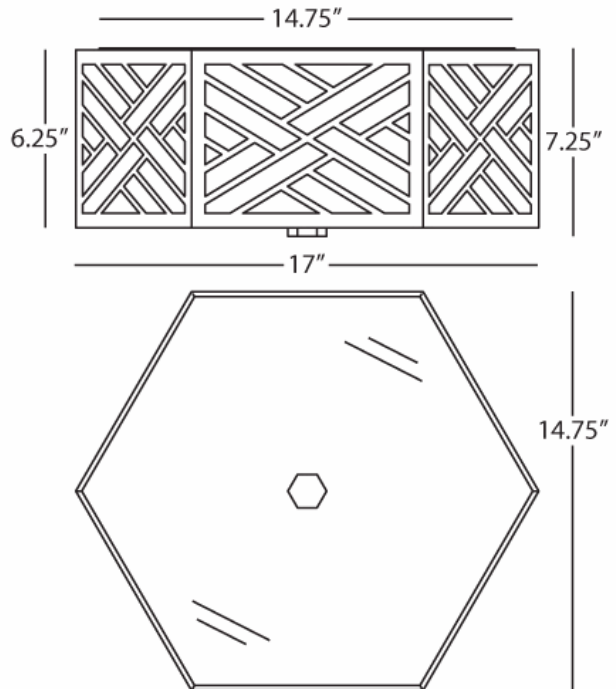

WILLIAMSBURG
TAZEWELL

438
Flush Mount

1-23W Max. LED Unit
(2540 LUMEN OUTPUT)
Bulb Type: LED, Included (Non-Replaceable)
LED Color Temp: 3000K, CRI: 80
Direct Wire
Modern Brass Finish
Printed White Glass Shade Panels

FINISH OPTION:
S438 - Polished Nickel

* U.L. Rated for Damp Conditions

* Ships Within 2 Business Days