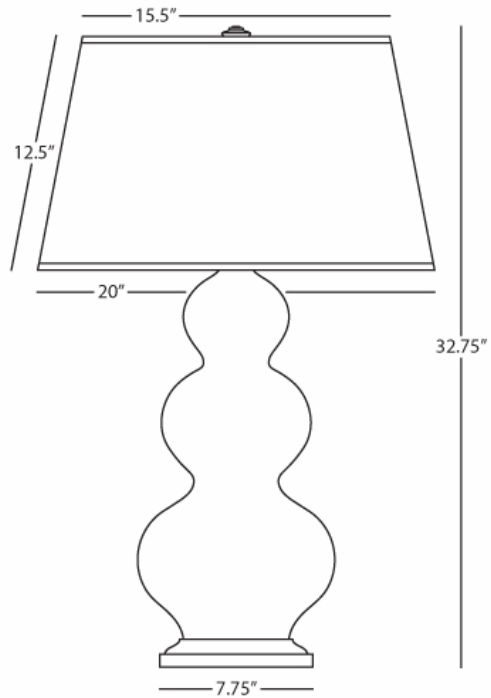

TRIPLE GOURD

369X

Table Lamp

1-150W Max.

Bulb Type: A

Switch: 3-Way

Celadon Glazed Ceramic

Antique Natural Brass Finished Accents

Pearl Dupioni Fabric Shade

See Triple Gourd Table for Color / Base / Shade
Options

* *Made In The USA*