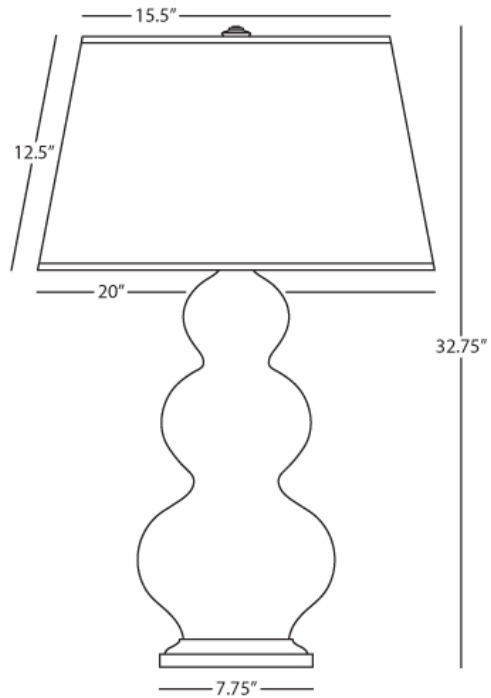

TRIPLE GOURD

363X

Table Lamp

1 - 150W Max.

Bulb Type: A

Switch: 3 - Way

Peacock Glazed Ceramic

Antique Silver Finished Accents

Pearl Dupioni Fabric Shade

See Triple Gourd Table for Color / Base / Shade
Options

* *Made In The USA*