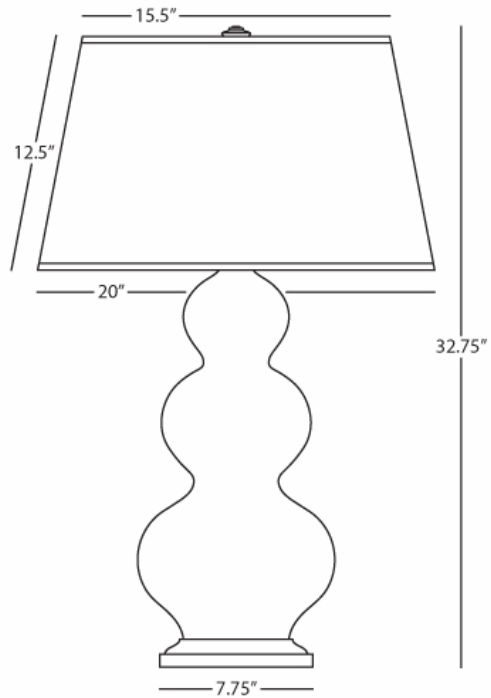

TRIPLE GOURD

352X

Table Lamp

1 - 150W Max.

Bulb Type: A

Switch: 3 - Way

Pumpkin Glazed Ceramic

Antique Silver Finished Accents

Pearl Dupioni Fabric Shade

See Triple Gourd Table for Color / Base / Shade
Options

* *Made In The USA*