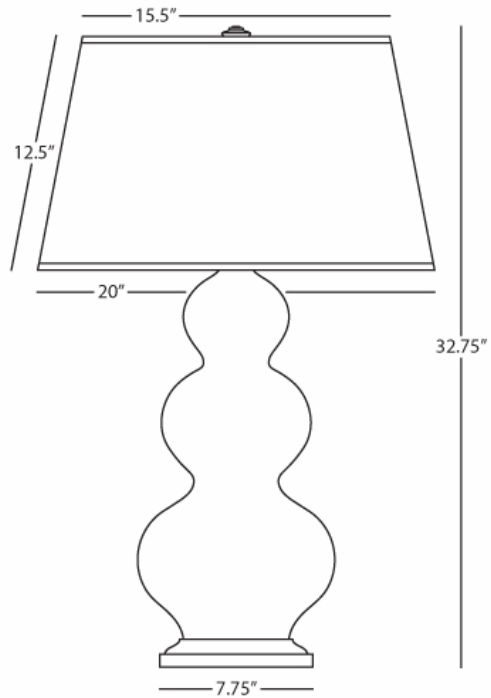

TRIPLE GOURD

335X

Table Lamp

1 - 150W Max.

Bulb Type: A

Switch: 3 - Way

Oxblood Glazed Ceramic

Deep Patina Bronze Finished Accents

Pearl Dupioni Fabric Shade

See Triple Gourd Table for Color / Base / Shade
Options

* *Made In The USA*