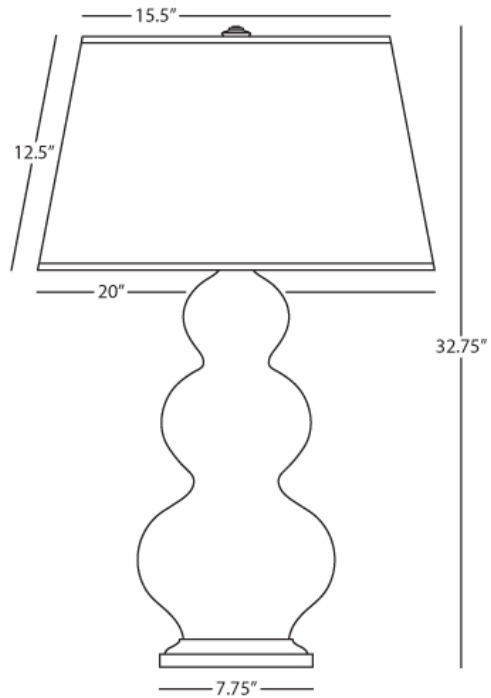

TRIPLE GOURD

324X

Table Lamp

1 - 150W Max.

Bulb Type: A

Switch: 3 - Way

Bone Glazed Ceramic

Antique Natural Brass Finished Accents

Pearl Dupioni Fabric Shade

See Triple Gourd Table for Color / Base / Shade
Options

* *Made In The USA*